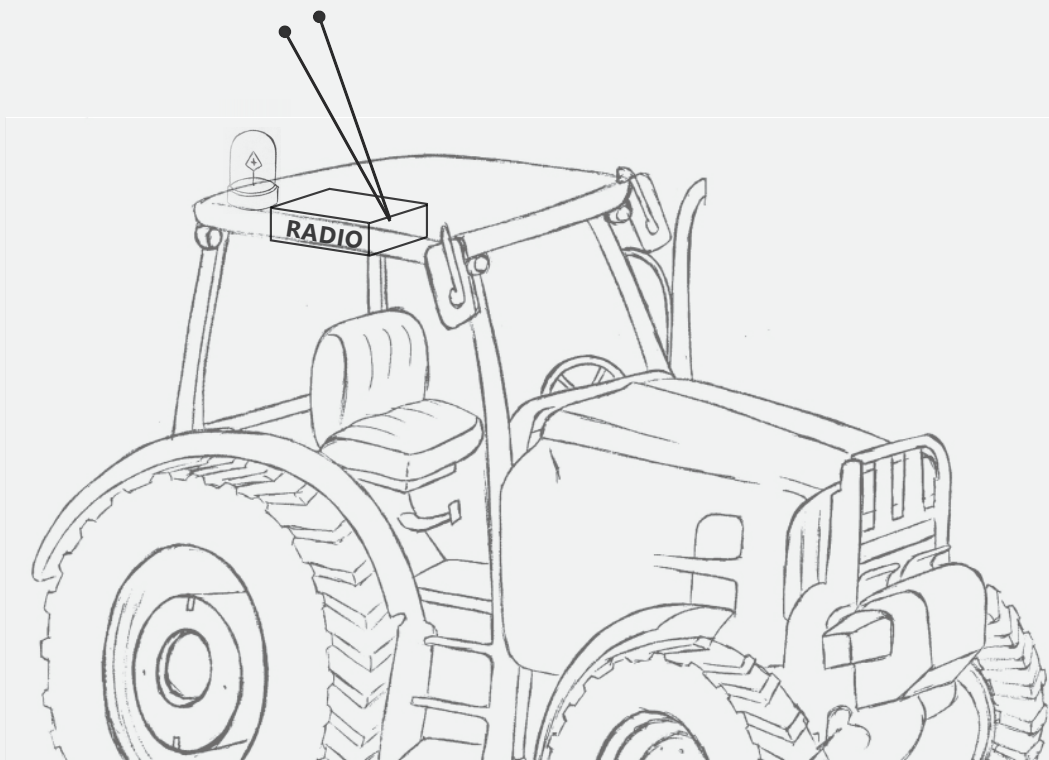

IDEAL LOCATION :