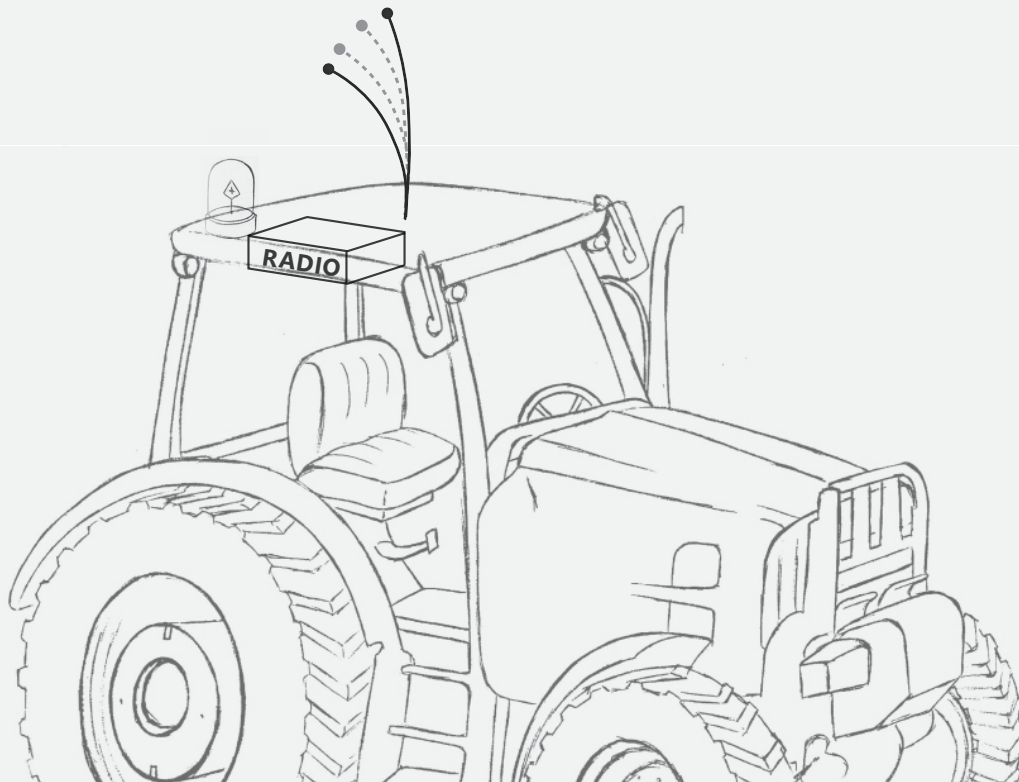

IDEAL LOCATION :