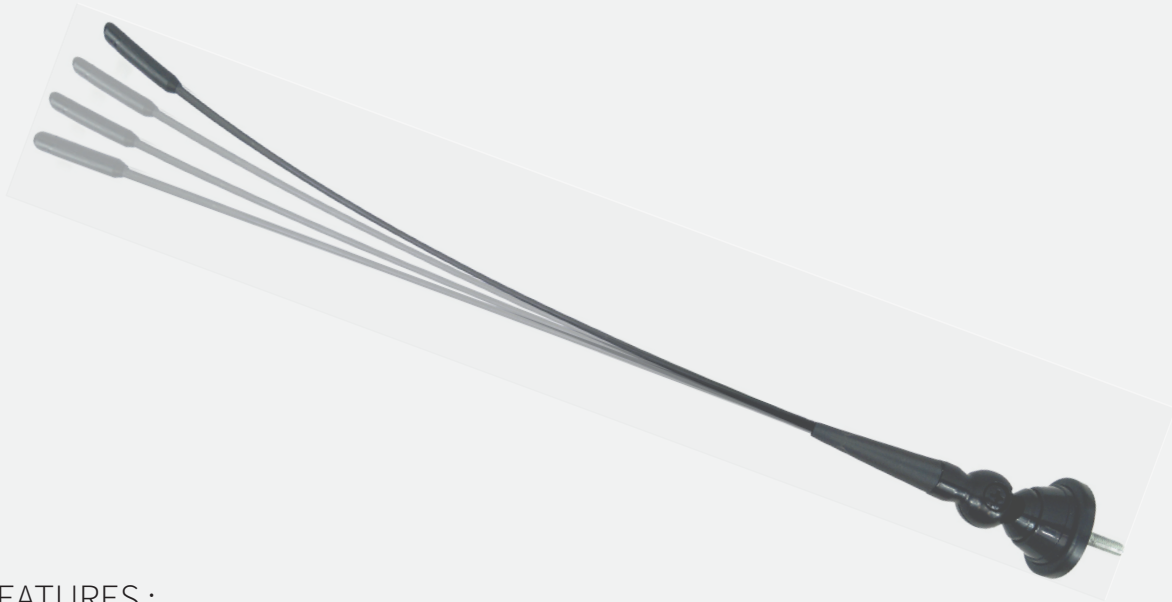

# FLEXIBLE ANTENNA

## FEATURES :

- Round base
- 320 mm spring flexible whip antenna
- Tilting angle from 0 to 180°
- DIN connexion under the roof
- Extension cable of 2300 mm