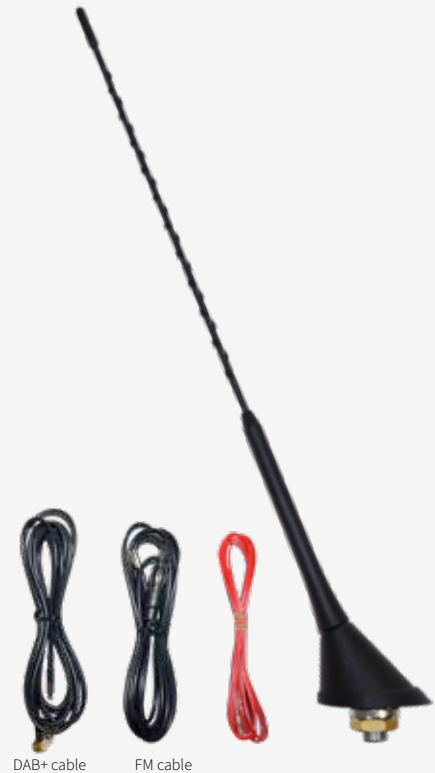

DAB+/FM RIGID ANTENNA

DAB+/FM ANTENNA - 45CM

Dual FM and DAB+ antenna! (analog / digital)

FEATURES :

- 450 mm fiber semi-rigid roof antenna
- Round fixing base
- Tilt 20 °
- FM-AM connection: DIN connector
- DAB + connection: 90 ° SMB connector
- Extension cable of 2500 mm

SET UP