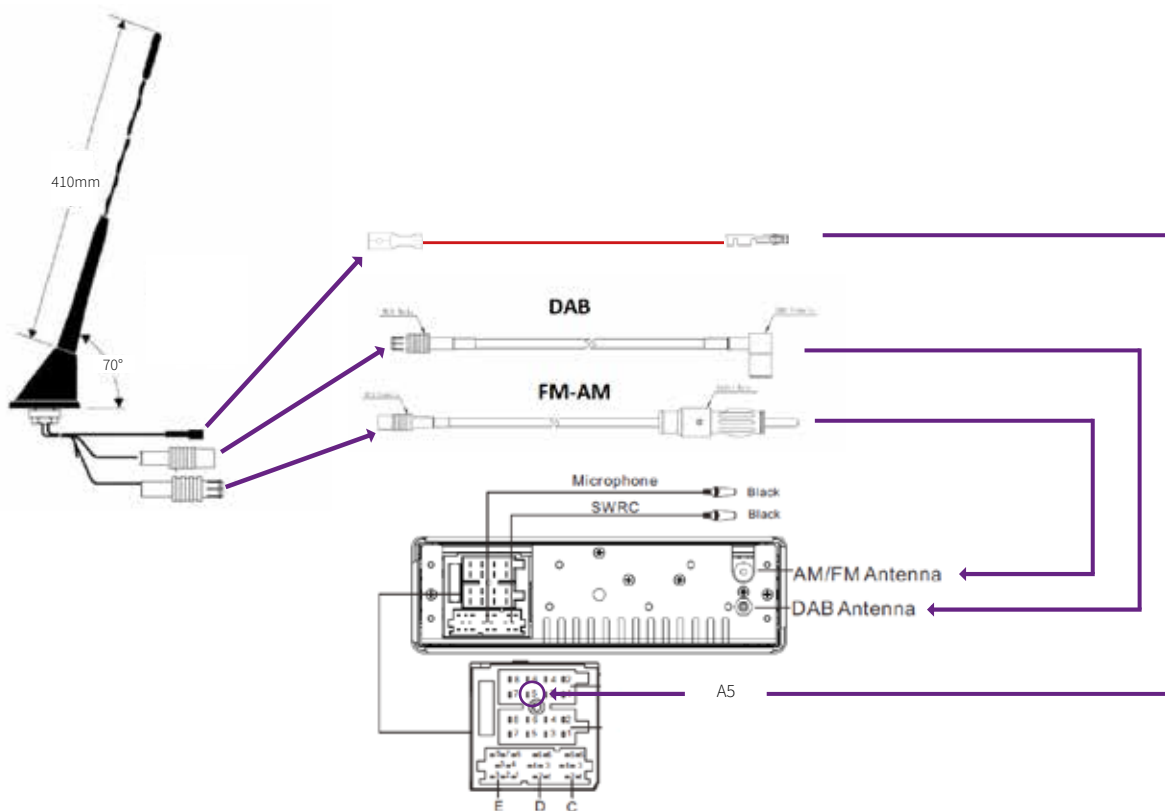

## DAB+/FM ANTENNA - 45CM

Dual FM and DAB+ antenna! (analog / digital)

### FEATURES :

- 450 mm fiber semi-rigid roof antenna
- Round fixing base
- Tilt 20 °
- FM-AM connection: DIN connector
- DAB + connection: 90 ° SMB connector
- Extension cable of 2500 mm

### SET UP

DAB+ cable

FM cable

V01-022021