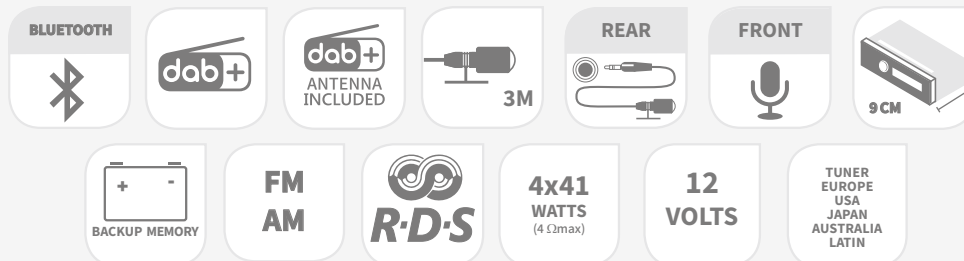

Item code : ARAMSCT412_DAB_INITIAL

RADIO

INITIAL BLUETOOTH DAB+ RADIO

FEATURES :

- Depth : 90 mm
- 4 x 41 W power output
- Tuner DAB+ / RDS / FM / MW / LW
- Reception area : EU / US / JP / LAT / AU
- Automatic switch to FM mode when digital reception is no longer optimal for a comfortable experience
- PLL tuner with 24 DAB / 24 FM / 6 AM / 6 LW
- Back up memory
- 4 band EQ (Pop, Classic, Rock, Jazz)
- Fixed panel with LCD Display
- Voice command (with a compatible smartphone)
- 5 mobiles phones pairing
- ISO connector