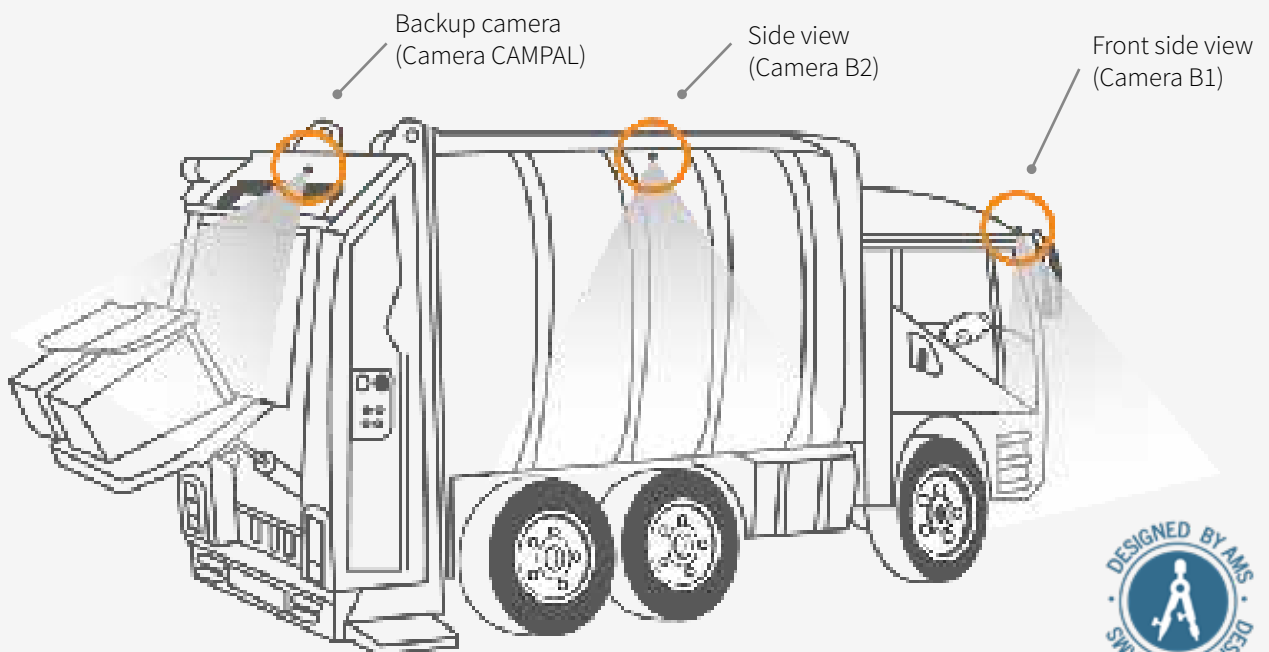

SIDE CAMERA KEY

CAMERA B1

CAMERA B2

18 LED IR	IP68	700 TVL	12 VOLTS	120°	CCD 1/3 SONY
PAL	20°	±15M	±15M	+70°C -20°C	L: 130 W: 90 D: 120 (MM)

Features :

- Protection rating against solids and liquids : IP68
- Operating temperature : -20°C +70°C
- Storage temperature : -30°C +80°C
- VGA : 976 x 582 pixels
- Integrated heating
- Night vision
- Night vision distance : 13.5 m
- Excellent vision even facing the sun