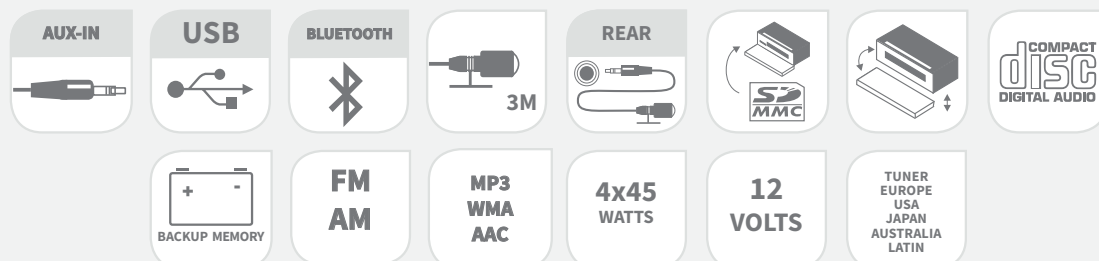

RADIO CD BLUETOOTH

FEATURES :

- Depth : 165 mm
- 4 x 41 W power output
- Tuner RDS / FM / MW / LW
- Reception area : EU / US / JP / LAT / AU
- PLL tuner with 18 FM / 12 AM / 6 LW
- Back up memory
- 4 band EQ (Pop, Classic, Rock, Jazz)
- Fixed panel with LCD Display
- Front USB / SD card
- Voice command (with a compatible smartphone)
- Front Aux-in
- 2 channels × 2 V line-out
- ISO connector