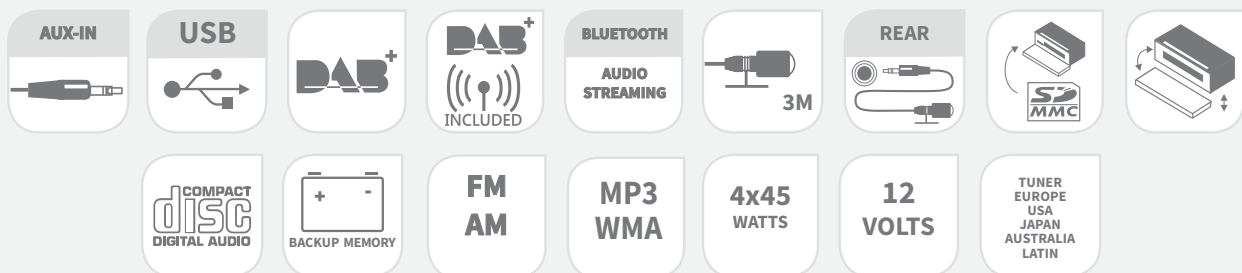

# RADIO CD DAB+

## FEATURES :

- Depth : 165 mm
- 4 x 41 W power output
- Tuner RDS / FM / MW / LW
- Reception area : EU / US / JP / LAT / AU
- Tuner DAB+
- PLL tuner with 18 FM / 12 AM / 6 LW
- Back up memory
- 4 band EQ (Pop, Classic, Rock, Jazz)
- Detachable panel with color LCD display
- Front USB / SD card
- Voice command (with a compatible smartphone)
- Front Aux-in
- 2 channels × 2 V line-out
- ISO connector