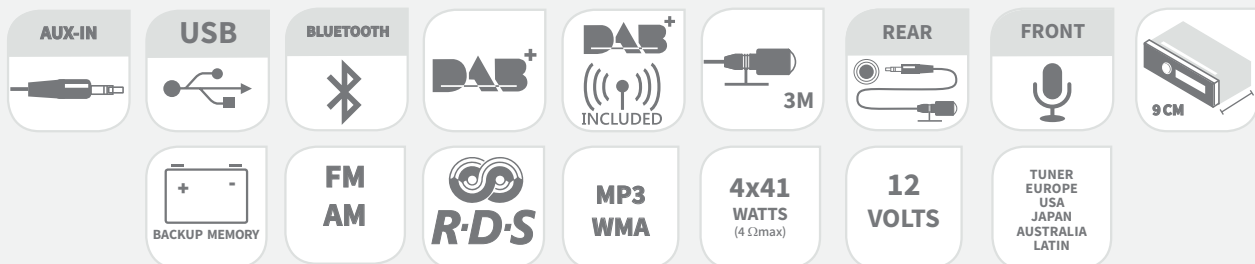

# RADIO DAB+ BLUETOOTH

## FEATURES :

- Depth : 90 mm
- 4 x 41 W power output
- Tuner DAB+ / RDS / FM / MW / LW
- Reception area : EU / US / JP / LAT / AU
- Automatic switch to FM mode when digital reception is no longer optimal for a comfortable experience
- PLL tuner with 18 FM / 12 AM / 6 LW
- Back up memory
- 4 band EQ (Pop, Classic, Rock, Jazz)
- Fixed panel with LCD Display
- Front USB and Aux-in 3.5
- Voice command (with a compatible smartphone)
- 8 mobiles phones pairing
- ISO connector