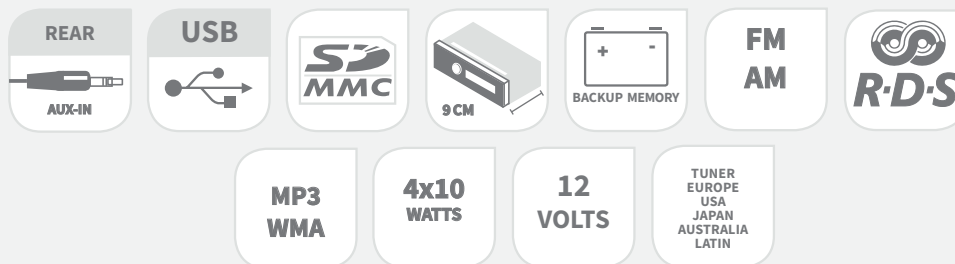

RADIO TUNER

FEATURES :

- Depth : 90 mm
- 4 x 10 W power output
- Tuner RDS / FM / MW / LW
- Reception area : EU / US / JP / LAT / AU
- PLL tuner with 18 FM / 12 AM / 6 LW
- Back up memory
- 4 band EQ (Pop, Classic, Rock, Jazz)
- Front USB / SD card
- Fixed panel with LCD Display
- ISO connector