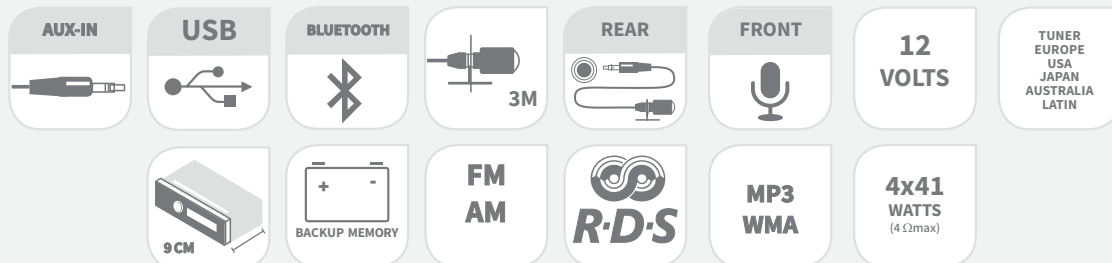

RADIO BLUETOOTH

FEATURES :

- Depth : 90 mm
- 4 x 41 W power output
- Tuner RDS / FM / MW / LW
- Reception area : EU / US / JP / LAT / AU
- PLL tuner with 18 FM / 12 AM / 6 LW
- Back up memory
- 4 band EQ (Pop, Classic, Rock, Jazz)
- Fixed panel with LCD Display
- Front USB and Aux-in 3.5
- Voice command (with a compatible smartphone)
- 8 mobiles phones pairing
- ISO connector