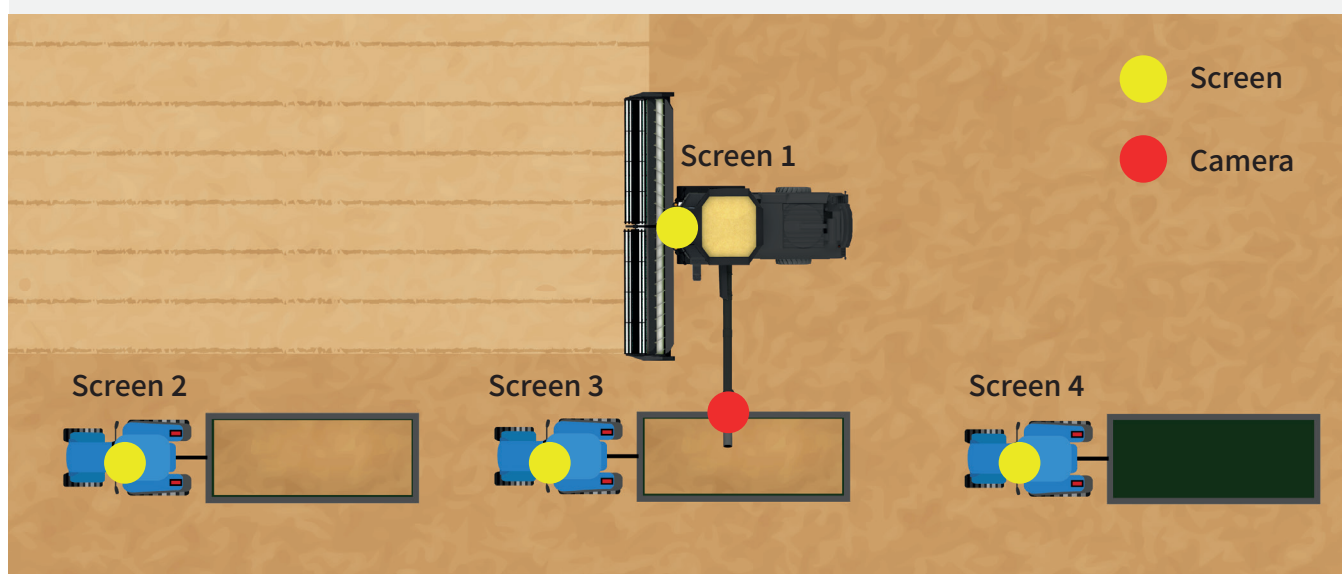

MULTI-MACHINE VIDEO KIT

• 1 CAMERA + 2 TO 4 SCREENS

Do you need to optimise your yield at harvest time?

Then our multi-machine kit is simply made for you! This wireless device allows you to view a camera on multiple screens at the same time. Its 120-m range ensures that you maintain a view of the following vehicles. You can pair up to 4 displays on our wireless camera.

This kit features:

Camera : VICAM-AMS-CAM-MULTI

Screen : VICAM-AMS-M7-MULTI

WIRELESS

IP69K

REC

COLOR

camera

V01-022020

MULTI-MACHINE VIDEO KIT

WIRELESS MULTI-MACHINE CAMERA

Item code : VICAM-AMS-CAM-MULTI

Features :

- Protection rating against solids and liquids : IP69K
- Option of pairing up to 4 displays
- View angle : 120°
- Operating temperature : -20°C +70°C
- Storage temperature : -30°C +80°C
- Resolution : 500 TVL
- VGA : 728 x 488 pixels
- Night vision
- Night vision distance : 10m

7" WIRELESS MULTI-MACHINE SCREEN

Item code : VICAM-AMS-M7-MULTI

Features :

- 7" wireless color screen (16:9)
- 1 video input
- Wireless range distance: 120m
- Protection rating against solids and liquids : IP40
- Recording function (micro SD not supplied, max. 128 GB)
- Operating temperature : -20 °C +70 °C
- Parking line
- Adjustable luminosity, color and contrast
- Backlit keys
- Inversion of the horizontal and vertical image
- Resolution : 800 x 3 (RGB) x 480 pixels
- Automatic brightness adjustment
- Sound
- Voltage : 12/24 Volts