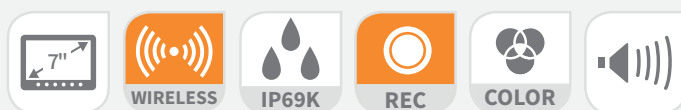

MULTI-MACHINE VIDEO KIT

• 1 CAMERA + 2 TO 4 SCREENS

Do you need to optimise your yield at harvest time?

Then our multi-machine kit is simply made for you! This wireless device allows you to view a camera on multiple screens at the same time. Its 120-m range ensures that you maintain a view of the following vehicles. You can pair up to 4 displays on our wireless camera.

This kit features:

Camera : VICAM-AMS-CAM-MULTI

Screen : VICAM-AMS-M7-MULTI

WIRELESS

IP69K

REC

COLOR

camera